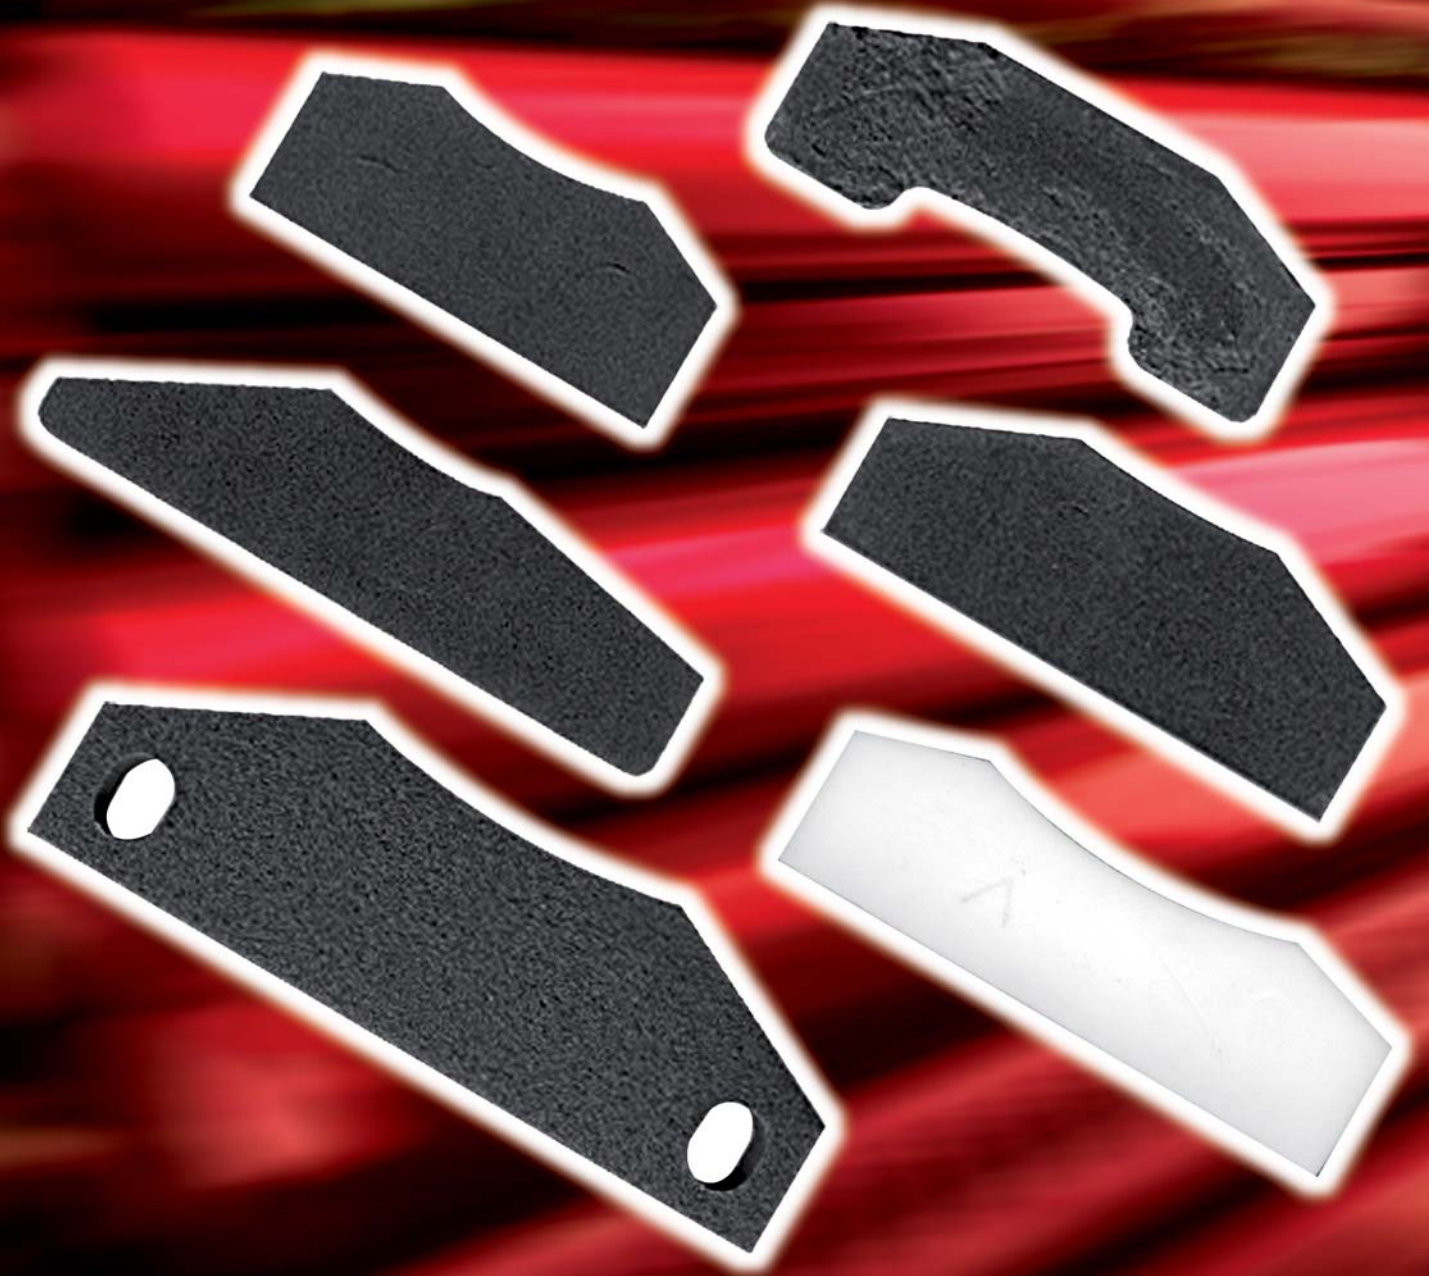

Delpro

DOCTOR CHAMBER END SEALS

any seal for any press!

Tel: +44 (0)1457 862776 Fax: +44 (0)1457 862433

sales@delpro.co.uk www.delpro.co.uk

**COATERS • LAMINATORS • DRYERS • CONDITIONERS • FULLY AUTOMATED REEL STANDS
ZERO SPEED SLICERS • FLEXO PRINTERS • CUSTOM DESIGNED MACHINE REBUILDS & RETROFITS
TURN-KEY COATING & LAMINATING PRODUCTION LINES**